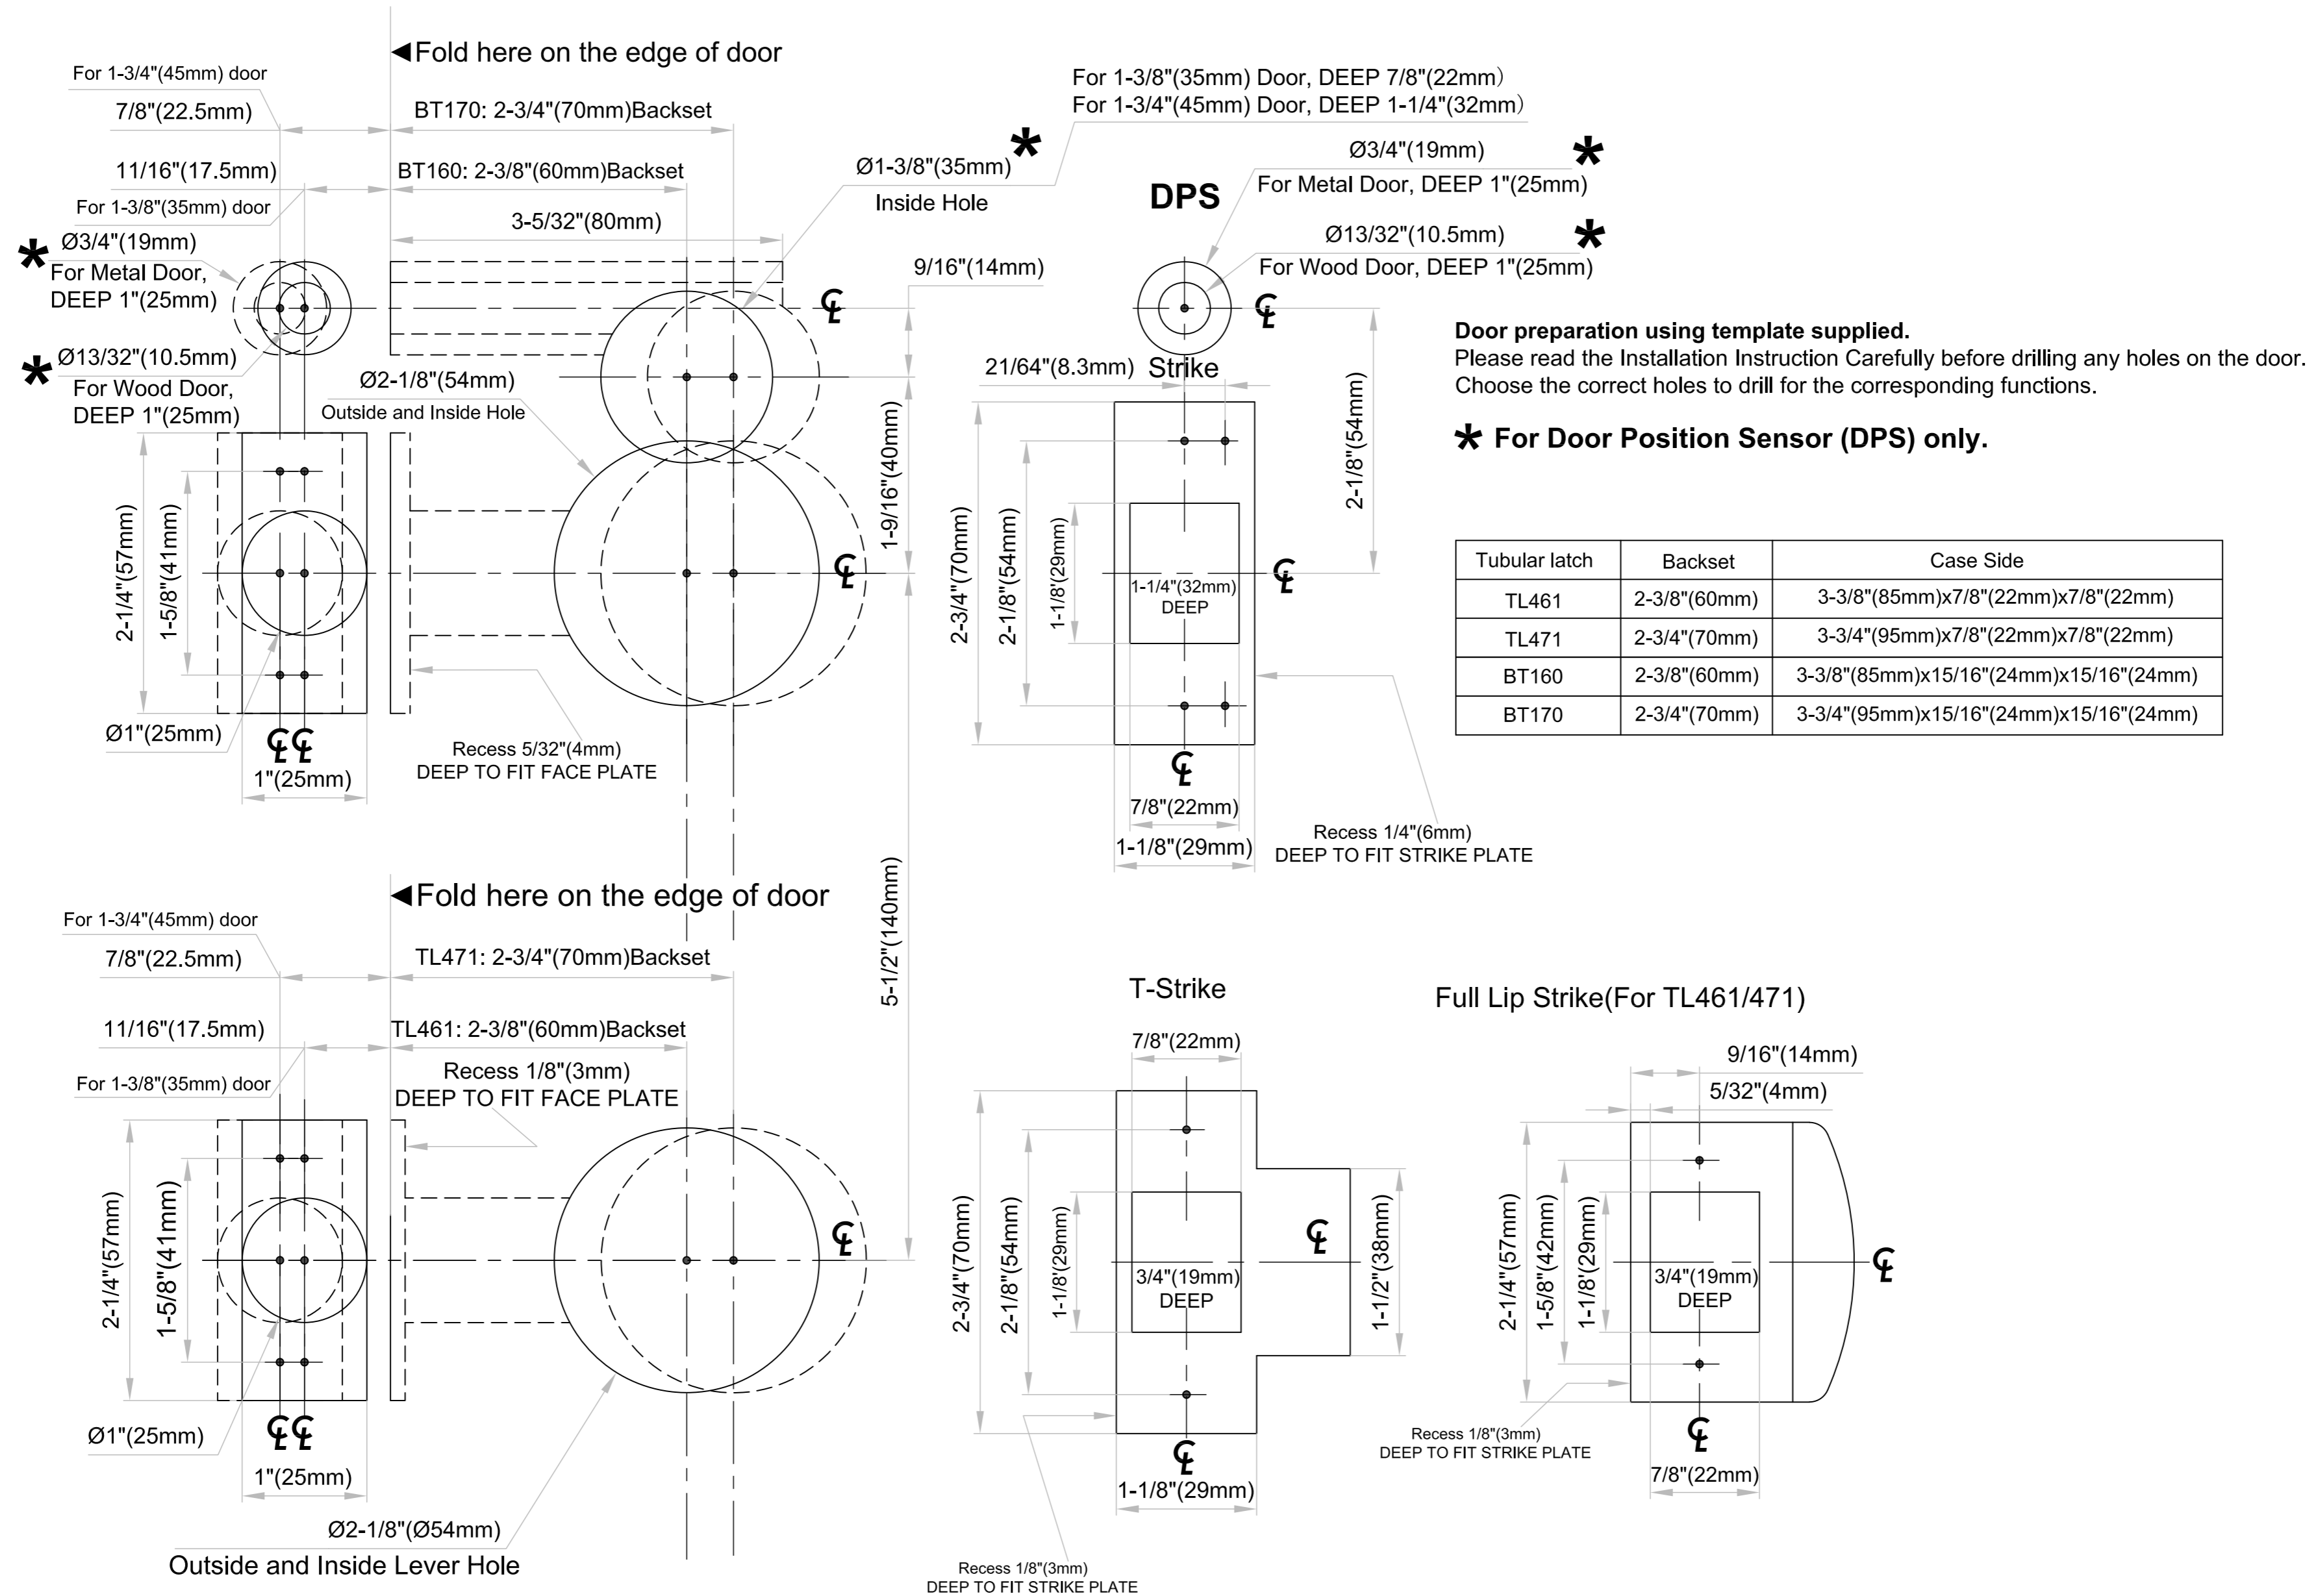

Template for IST Tubular Smart Lock with SFK Plate in 5-1/2" CTC

Dimensions do not provide allowances for door silencers, weather stripping, sound proofing or other additions to door or door frames.