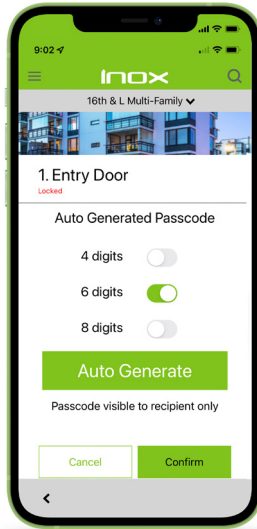

APP CAPABILITIES

- Multi-level user Access and Permission Management
- Remote Locking and Unlocking via BLE/Wi-Fi gateway
- Device Management and Personalization
- Passage and Privacy Mode: One-Time and Scheduled
- Bluetooth & RFID Locking and Unlocking
- Global Search function
- Account Management and Settings
- Property and Door Information Management
- Cloud-Based Encrypted Authentication
- 2-step Verification Available for Added Security
- Audit Trail Shows All Lock/Unlock Activity
- App and Web-based solutions

Download the INOX SMART App

Download on the
App Store

GET IT ON
Google Play