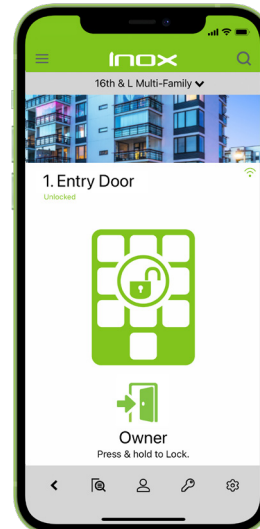

APP CAPABILITIES

- Multi-level user Access and Permission Management
- Remote Locking and Unlocking via BLE/Wi-Fi gateway
- Device Management and Personalization
- Passage and Privacy Mode: One-Time and Scheduled
- Bluetooth & RFID Locking and Unlocking
- Global Search function
- Account Management and Settings
- Property and Door Information Management
- Cloud-Based Encrypted Authentication
- 2-step Verification Available for Added Security
- Audit Trail Shows All Lock/Unlock Activity
- App and Web-based solutions

Download the INOX SMART App

Download on the
App Store

GET IT ON
Google Play