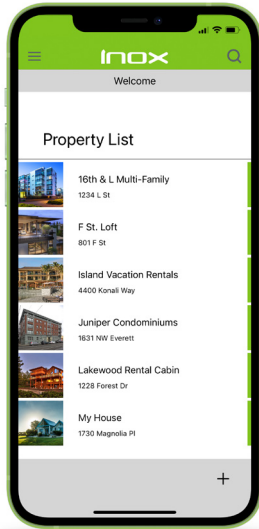

APP CAPABILITIES

- Multi-level user Access and Permission Management
- Remote Locking and Unlocking via BLE/Wi-Fi gateway
- Device Management and Personalization
- Passage and Privacy Mode: One-Time and Scheduled
- Bluetooth & RFID Locking and Unlocking
- Global Search function
- Account Management and Settings
- Property and Door Information Management
- Cloud-Based Encrypted Authentication
- 2-step Verification Available for Added Security
- Audit Trail Shows All Lock/Unlock Activity
- App and Web-based solutions

Download the INOX SMART App

Download on the
App Store

GET IT ON
Google Play