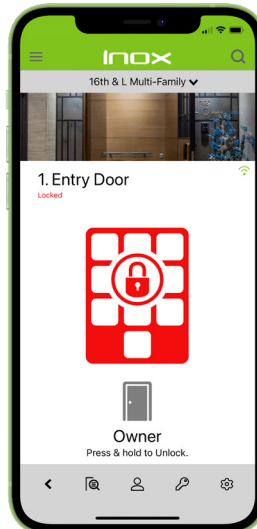

APP CAPABILITIES

- Multi-level user Access and Permission Management
- Remote Locking and Unlocking via BLE/Wi-Fi gateway
- Device Management and Personalization
- Passage and Privacy Mode: One-Time and Scheduled
- Bluetooth & RFID Locking and Unlocking
- Global Search function
- Account Management and Settings
- Property and Door Information Management
- Cloud-Based Encrypted Authentication
- 2-step Verification Available for Added Security
- Audit Trail Shows All Lock/Unlock Activity
- App and Web-based solutions

Download the INOX SMART App

Download on the
App Store

GET IT ON
Google Play