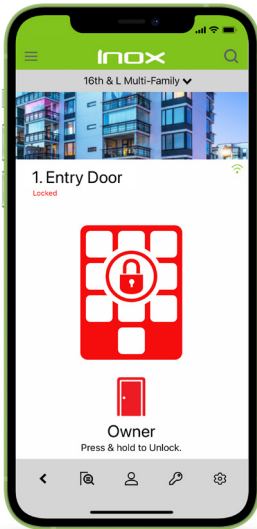

APP CAPABILITIES

- Multi-level user Access and Permission Management
- Remote Locking and Unlocking via BLE/Wi-Fi gateway
- Device Management and Personalization
- Passage and Privacy Mode: One-Time and Scheduled
- Bluetooth & RFID Locking and Unlocking
- Global Search function
- Account Management and Settings
- Property and Door Information Management
- Cloud-Based Encrypted Authentication
- 2-step Verification Available for Added Security
- Audit Trail Shows All Lock/Unlock Activity
- App and Web-based solutions

Download the INOX SMART App

Download on the
App Store

GET IT ON
Google Play