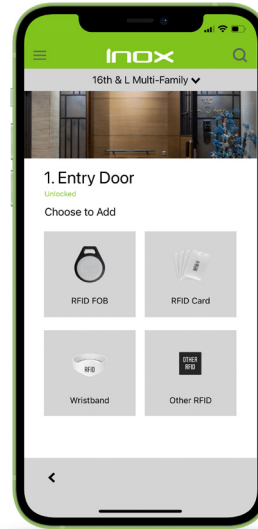

APP CAPABILITIES

- Multi-level user Access and Permission Management
- Remote Locking and Unlocking via BLE/Wi-Fi gateway
- Device Management and Personalization
- Passage and Privacy Mode: One-Time and Scheduled
- Bluetooth & RFID Locking and Unlocking
- Global Search function
- Account Management and Settings
- Property and Door Information Management
- Cloud-Based Encrypted Authentication
- 2-step Verification Available for Added Security
- Audit Trail Shows All Lock/Unlock Activity
- App and Web-based solutions

Download the INOX SMART App

Download on the
App Store

GET IT ON
Google Play