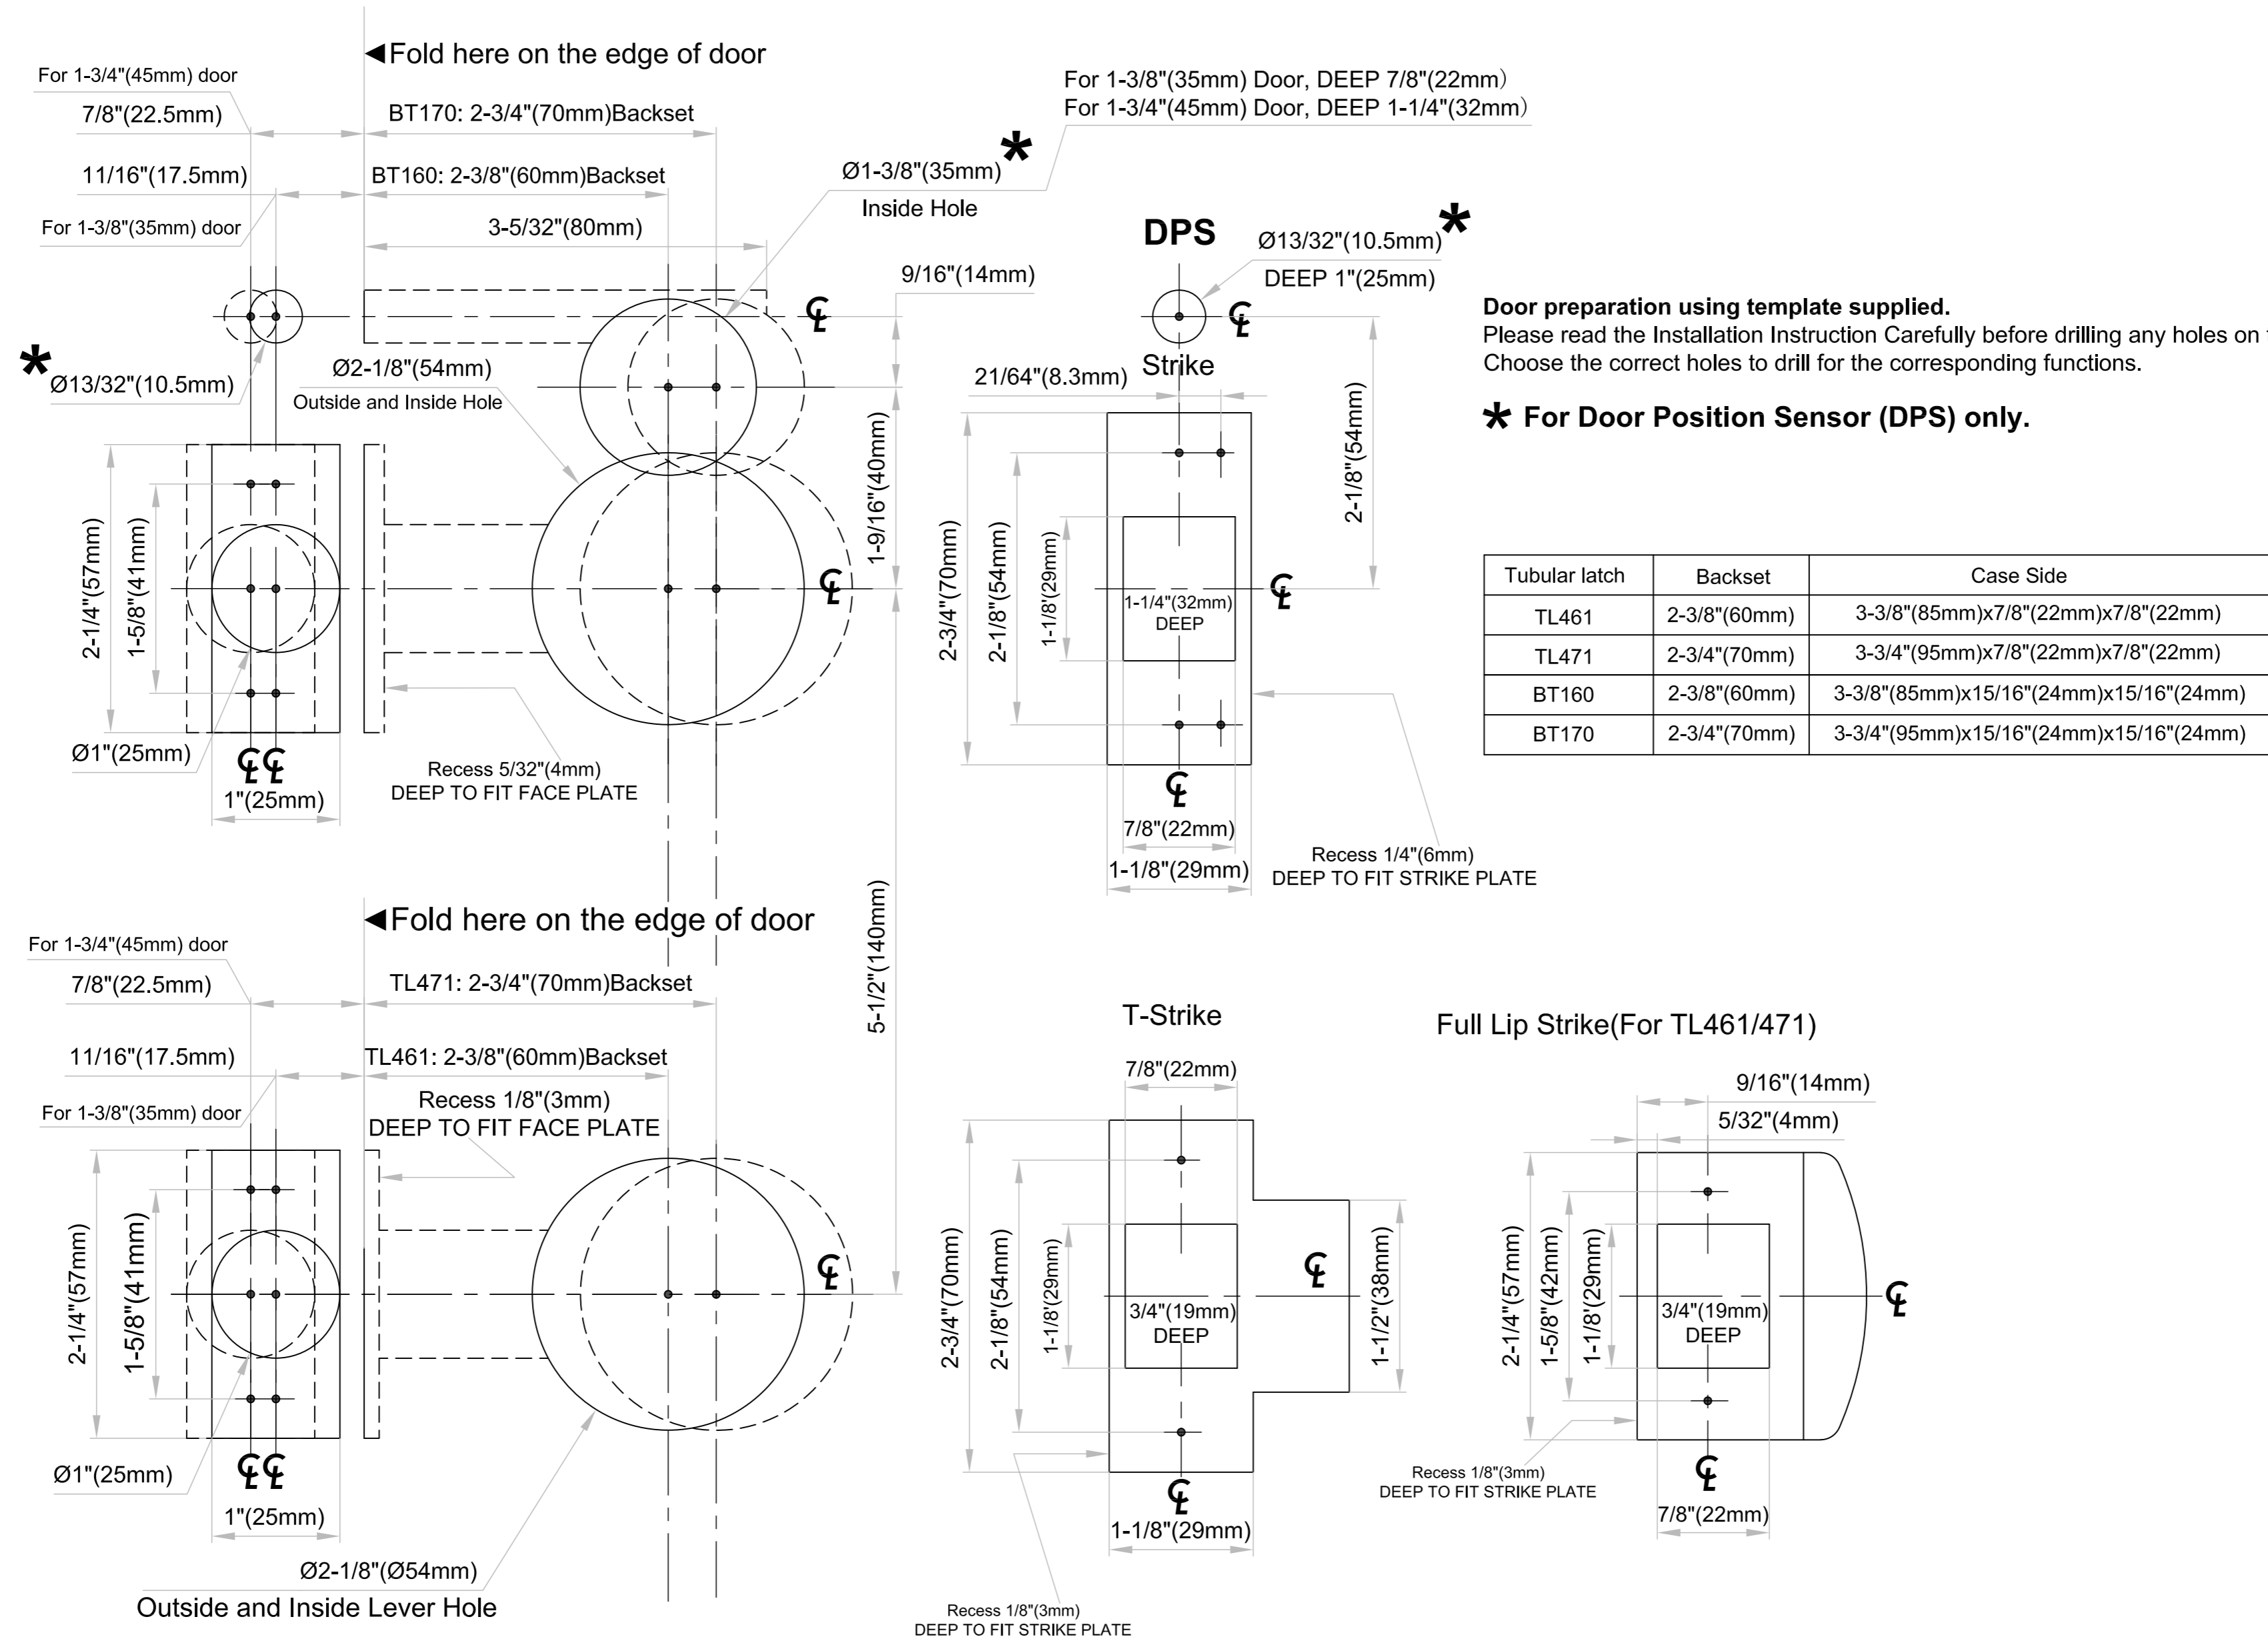

Template for IST Tubular Smart Lock with SFK Plate in 5-1/2" CTC

Door preparation using template supplied.
Please read the Installation Instruction Carefully before drilling any holes on the door.
Choose the correct holes to drill for the corresponding functions.

*** For Door Position Sensor (DPS) only.**

Dimensions do not provide allowances for door silencers, weather stripping, sound proofing or other additions to door or door frames.